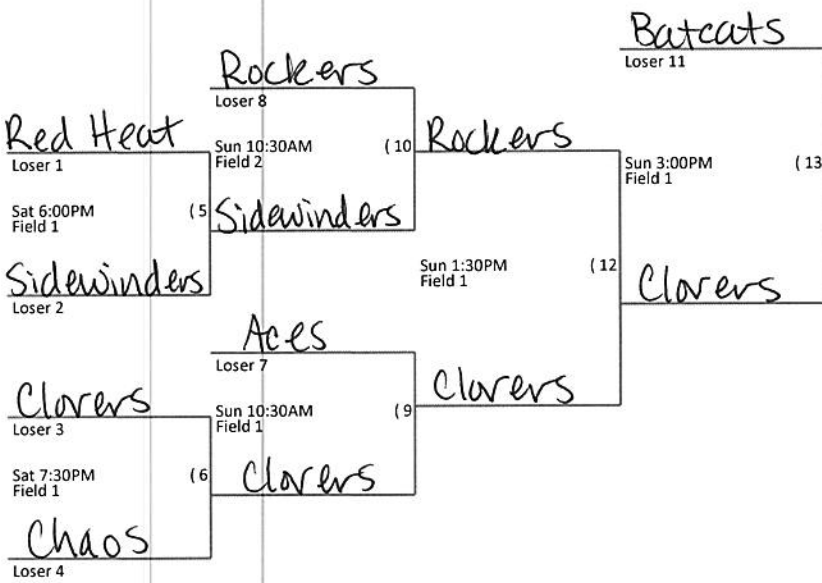

2016 BGSU
Kirklevington Park
Lexington, Kentucky

2016 BGSU 10U
Marshall Park
Georgetown, Kentucky

Gold - Sluggers
Silver - KY Clovers
Bronze - Batcats

2016 BSG 12U
Marshall Park
Georgetown, Kentucky

2016 BSGS 14 U
Cardinal Run
Lexington, Kentucky

2016 BGSF 16U
 Marshall Park
 Georgetown, Kentucky

2016 BGSU 18U
Marshall Park
Georgetown, Kentucky

2 Renegades

Sun 10:30AM
Field 3

(2) Renegades

3 Elite
Prospects

Sun 3:00PM
Field 3

(5) Sluggers

4 Cannons

Sun 9:00AM
Field 3

(1) Diamonds

(3) Sluggers

5 KC Diamonds

Sun 12:00PM
Field 3

1 Lou.
Lady Sluggers

Sun 7:30PM
Field 3

Sun 6:00PM
Field 3

(6) Elite

Elite

Loser 2

Sun 4:30PM
Field 3

Diamonds
Loser 3

Sun 9:00PM
Field 3

(9)