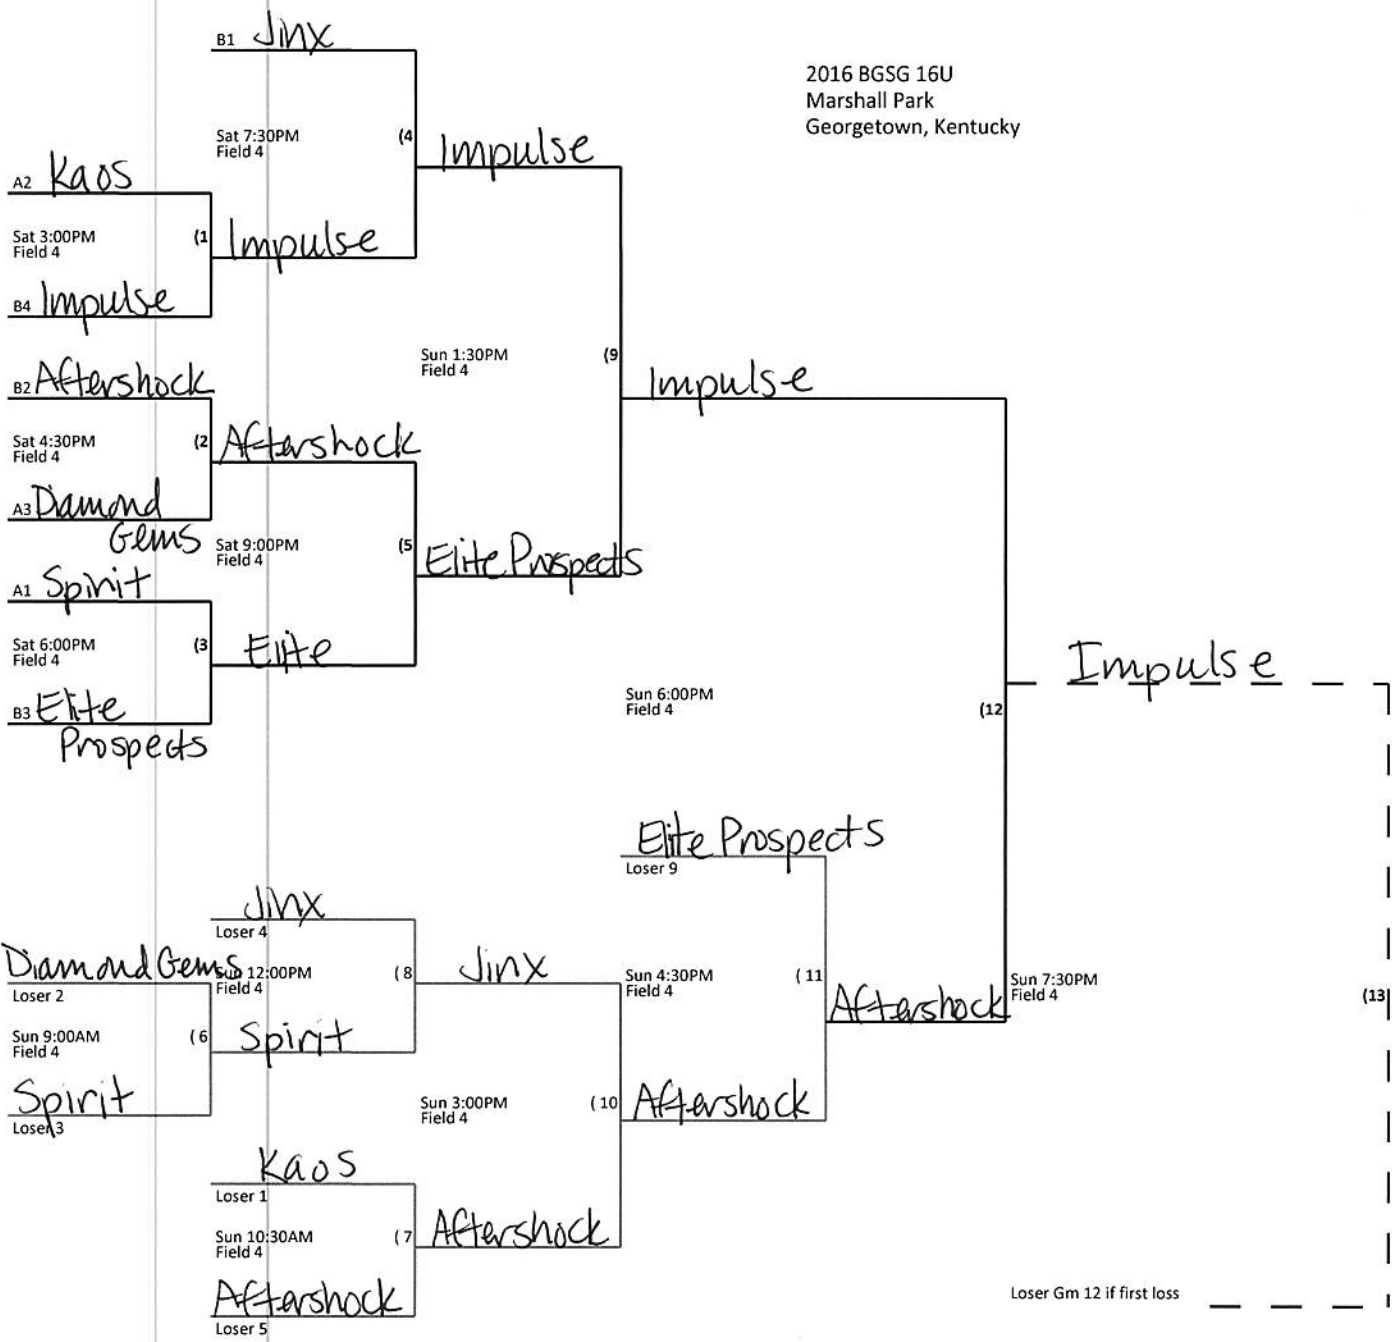

2016 BGSU
Kirklevington Park
Lexington, Kentucky

2016 BGSU 10U
Marshall Park
Georgetown, Kentucky

Gold - Sluggers
Silver - KY Clovers
Bronze - Batcats

2016 BSG 12U
Marshall Park
Georgetown, Kentucky

2016 BSGS 14 U
Cardinal Run
Lexington, Kentucky

2016 BGSF 16U
 Marshall Park
 Georgetown, Kentucky

2016 BGSU 18U
Marshall Park
Georgetown, Kentucky

2 Renegades

Sun 10:30AM
Field 3

(2) Renegades

3 Elite
Prospects

Sun 3:00PM
Field 3

(5) Sluggers