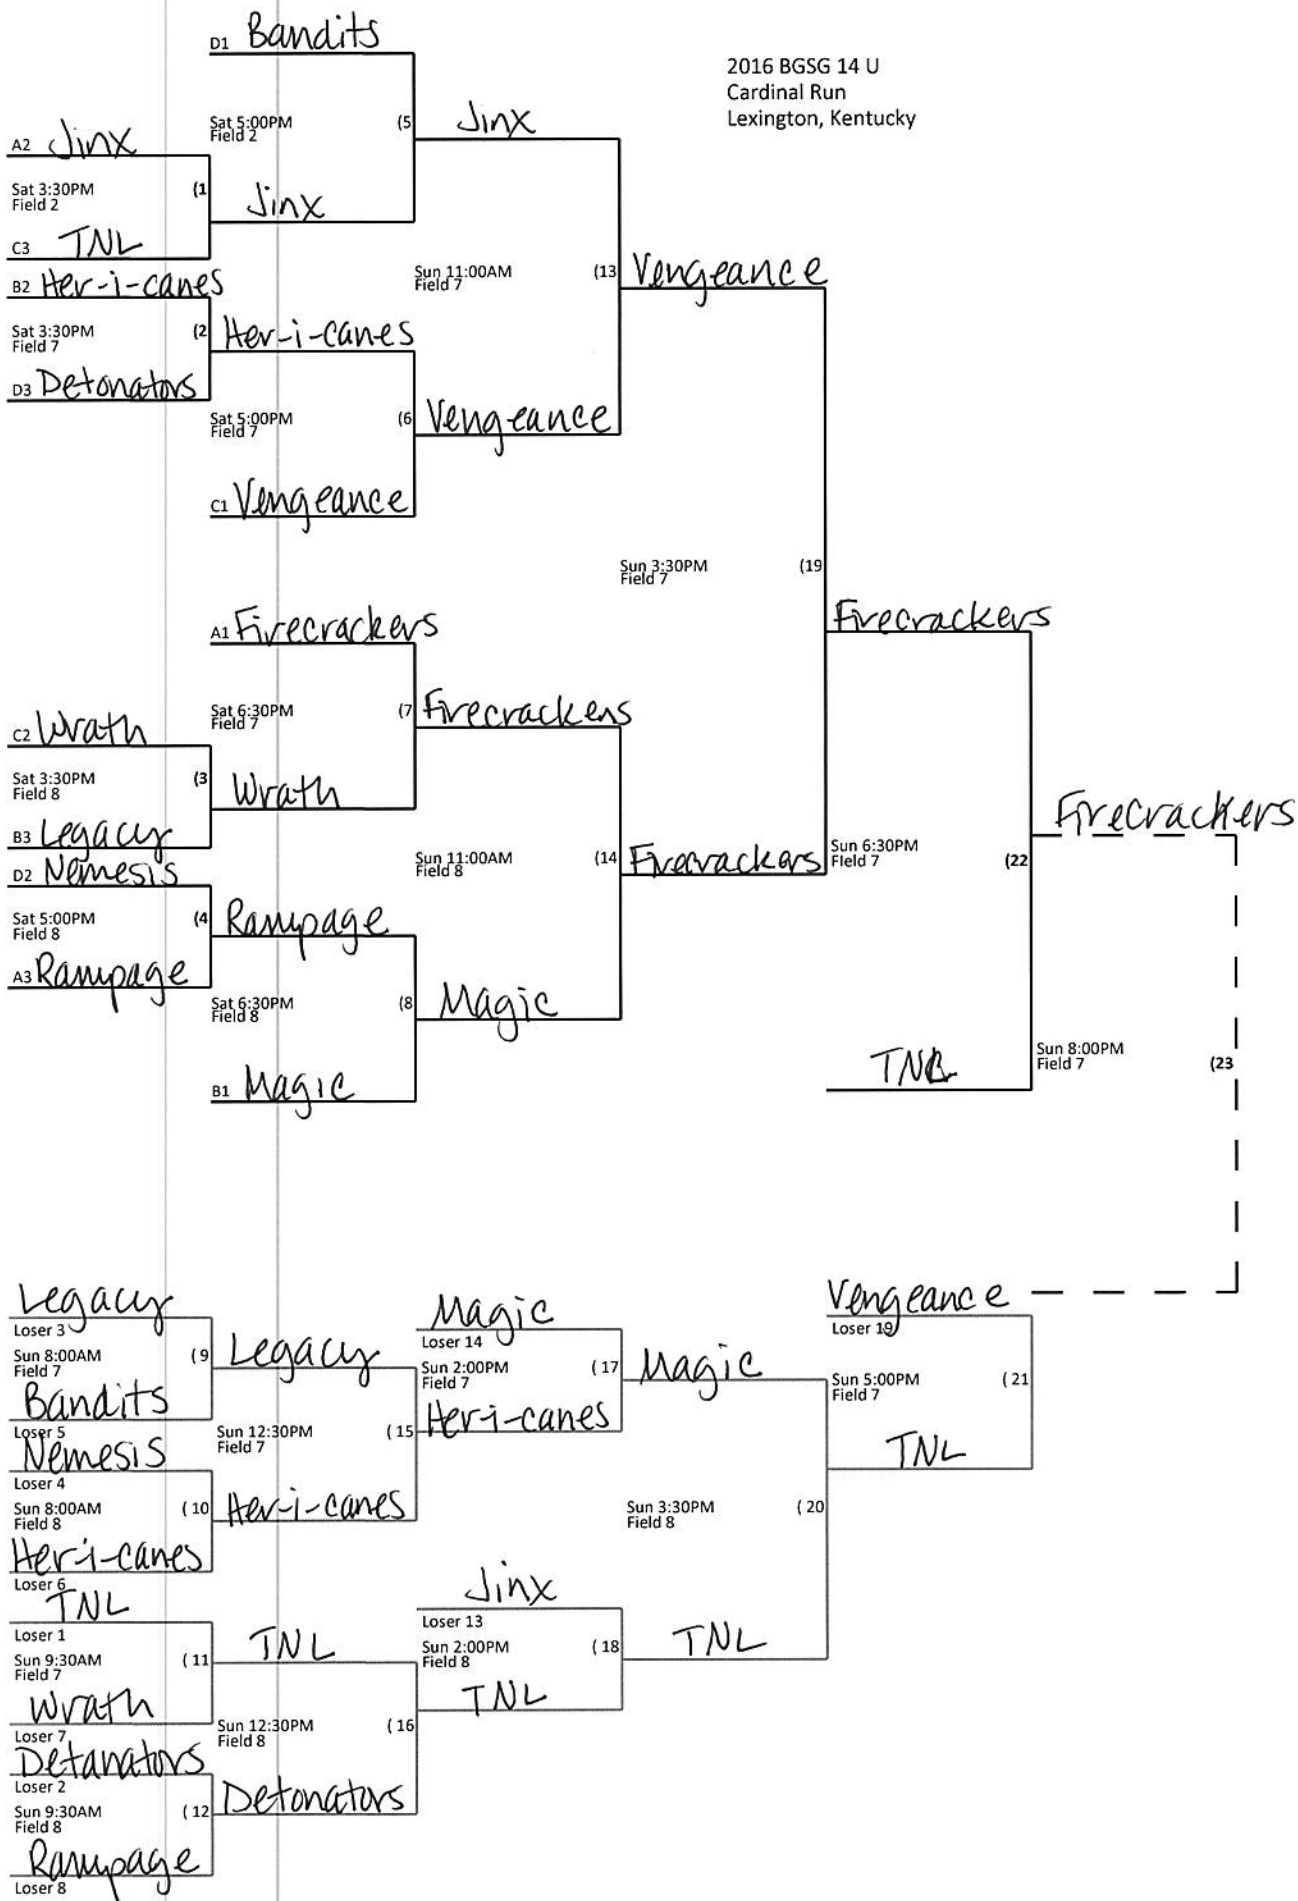

2016 BGSU
Kirklevington Park
Lexington, Kentucky

2016 BGSU 10U
Marshall Park
Georgetown, Kentucky

Gold - Sluggers
Silver - KY Clovers
Bronze - Batcats

2016 BSG 12U
Marshall Park
Georgetown, Kentucky

2016 BSGS 14 U
Cardinal Run
Lexington, Kentucky

2016 BGSF 16U
 Marshall Park
 Georgetown, Kentucky

2016 BGSU 18U
Marshall Park
Georgetown, Kentucky

2 Renegades

Sun 10:30AM
Field 3

(2) Renegades

3 Elite
Prospects

Sun 3:00PM
Field 3

(5) Sluggers