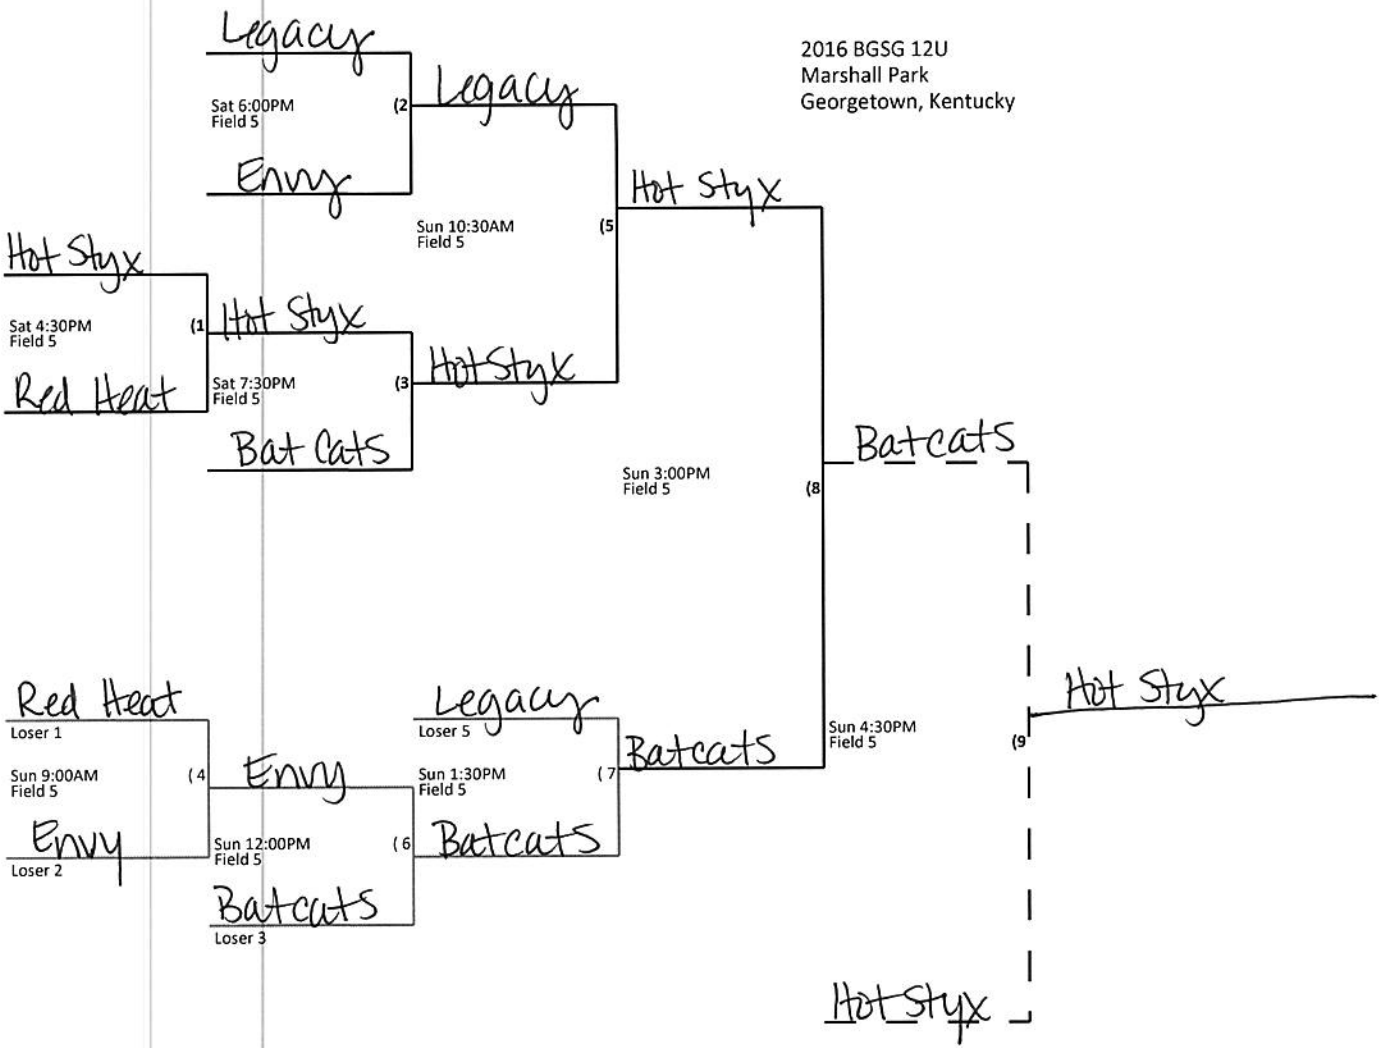

2016 BGSU
Kirklevington Park
Lexington, Kentucky

2016 BGSU 10U
Marshall Park
Georgetown, Kentucky

Gold - Sluggers
Silver - KY Clovers
Bronze - Batcats

2016 BSG 12U
Marshall Park
Georgetown, Kentucky

2016 BSGS 14 U
Cardinal Run
Lexington, Kentucky

2016 BGSF 16U
 Marshall Park
 Georgetown, Kentucky

2016 BGSU 18U
Marshall Park
Georgetown, Kentucky

2 Renegades

Sun 10:30AM
Field 3

(2) Renegades

3 Elite
Prospects

Sun 3:00PM
Field 3

(5) Sluggers