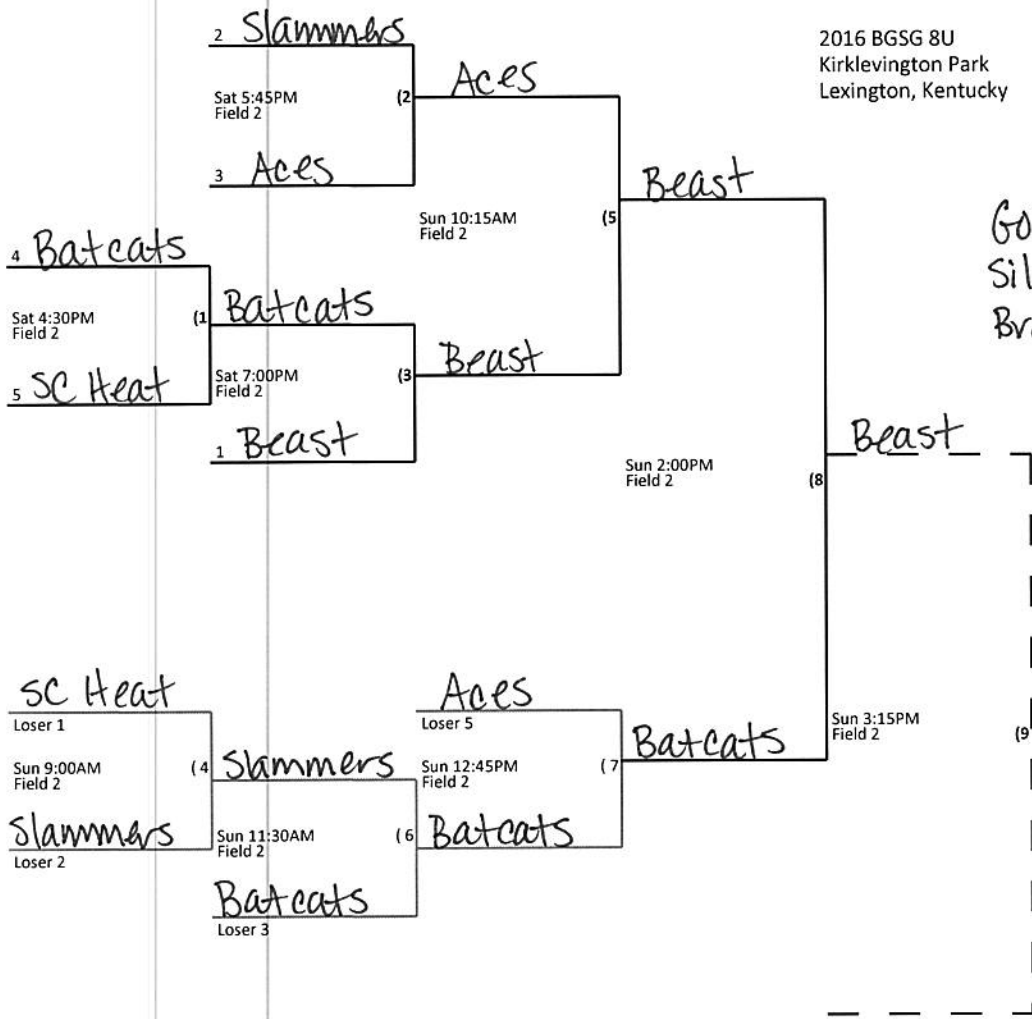

2016 BGSU
Kirklevington Park
Lexington, Kentucky

2016 BGSU 10U
Marshall Park
Georgetown, Kentucky

Gold - Sluggers
Silver - KY Clovers
Bronze - Batcats

2016 BSG 12U
Marshall Park
Georgetown, Kentucky

2016 BSGS 14 U
Cardinal Run
Lexington, Kentucky

2016 BGSF 16U
 Marshall Park
 Georgetown, Kentucky

2016 BGSU 18U
Marshall Park
Georgetown, Kentucky

2 Renegades

Sun 10:30AM
Field 3

(2) Renegades

3 Elite
Prospects

Sun 3:00PM
Field 3

(5) Sluggers

4 Cannons

Sun 9:00AM
Field 3

(1) Diamonds

(3) Sluggers

5 KC Diamonds

Sun 12:00PM
Field 3

1 Lou.
Lady Sluggers

Sun 7:30PM
Field 3

Sun 6:00PM
Field 3

(6) Elite

Elite

Loser 2

Sun 4:30PM
Field 3

Diamonds
Loser 3

Sun 9:00PM
Field 3

(9)