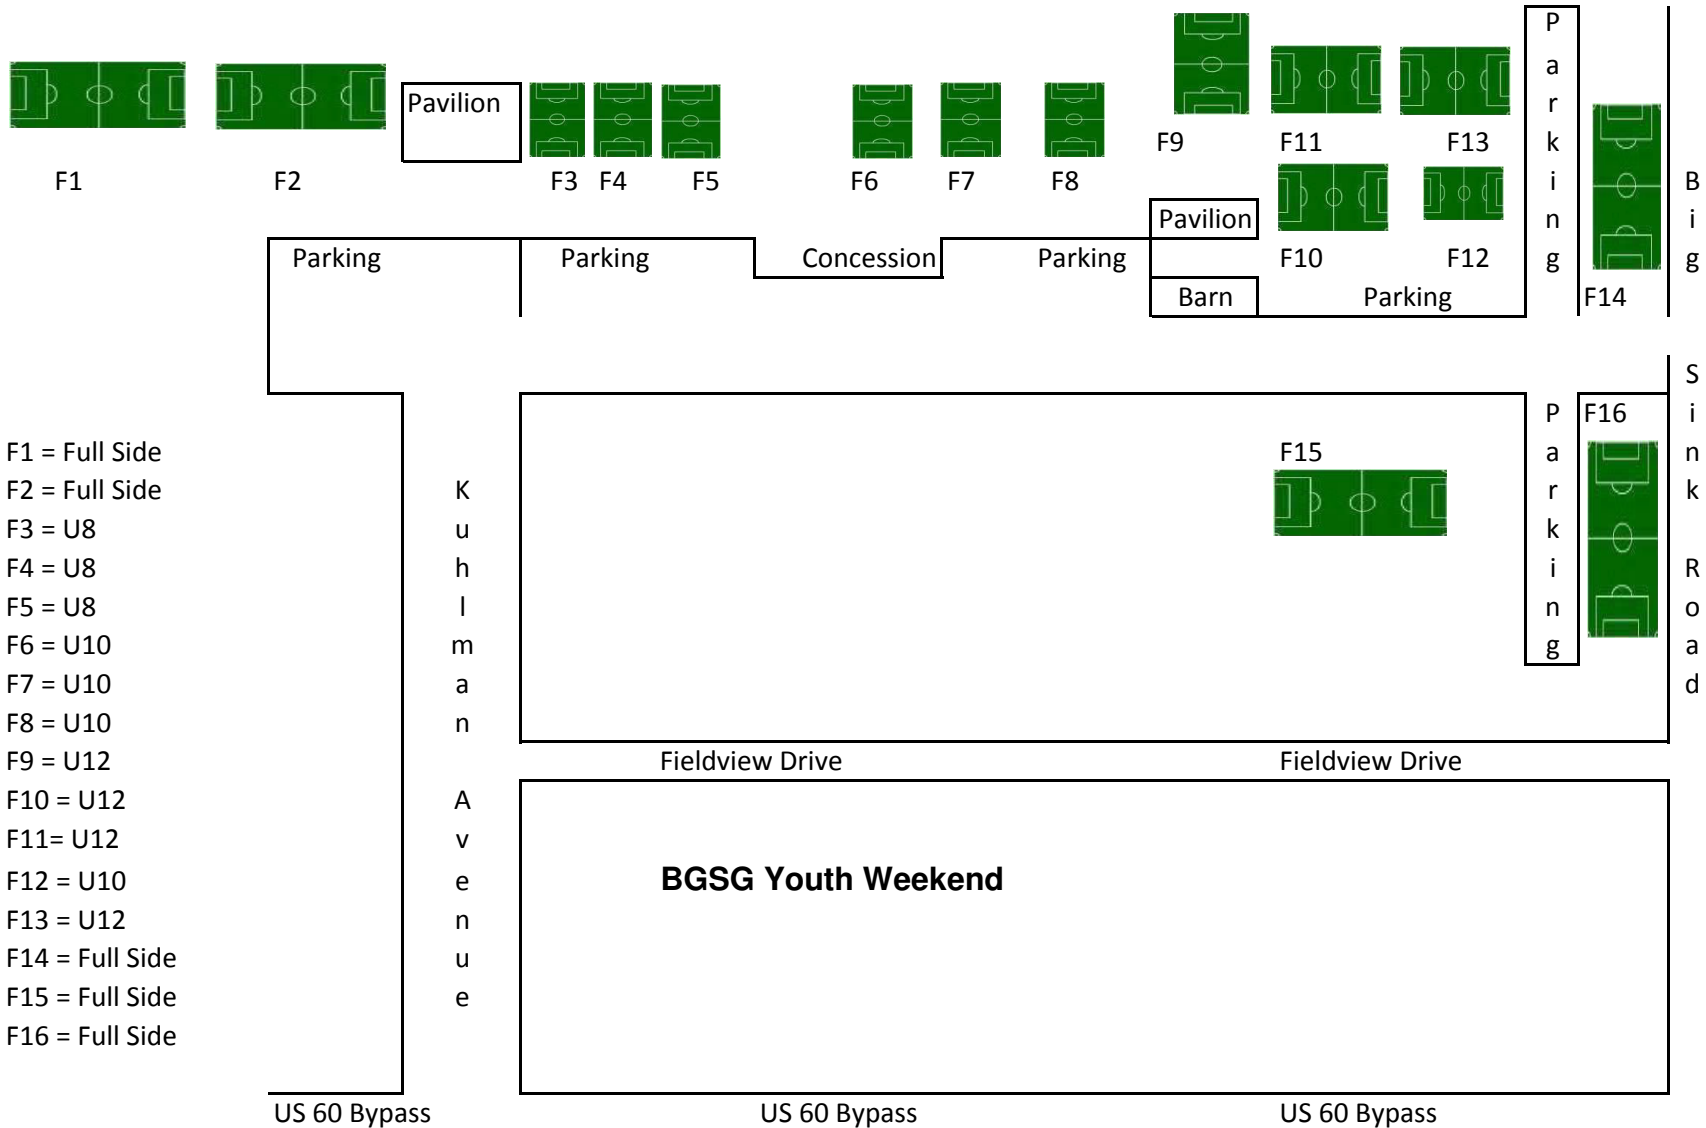

Woodford YSA Field Map

- F1 = Full Side
- F2 = Full Side
- F3 = U8
- F4 = U8
- F5 = U8
- F6 = U10
- F7 = U10
- F8 = U10
- F9 = U12
- F10 = U12
- F11 = U12
- F12 = U10
- F13 = U12
- F14 = Full Side
- F15 = Full Side
- F16 = Full Side

Woodford YSA Field Map

NO PETS ALLOWED