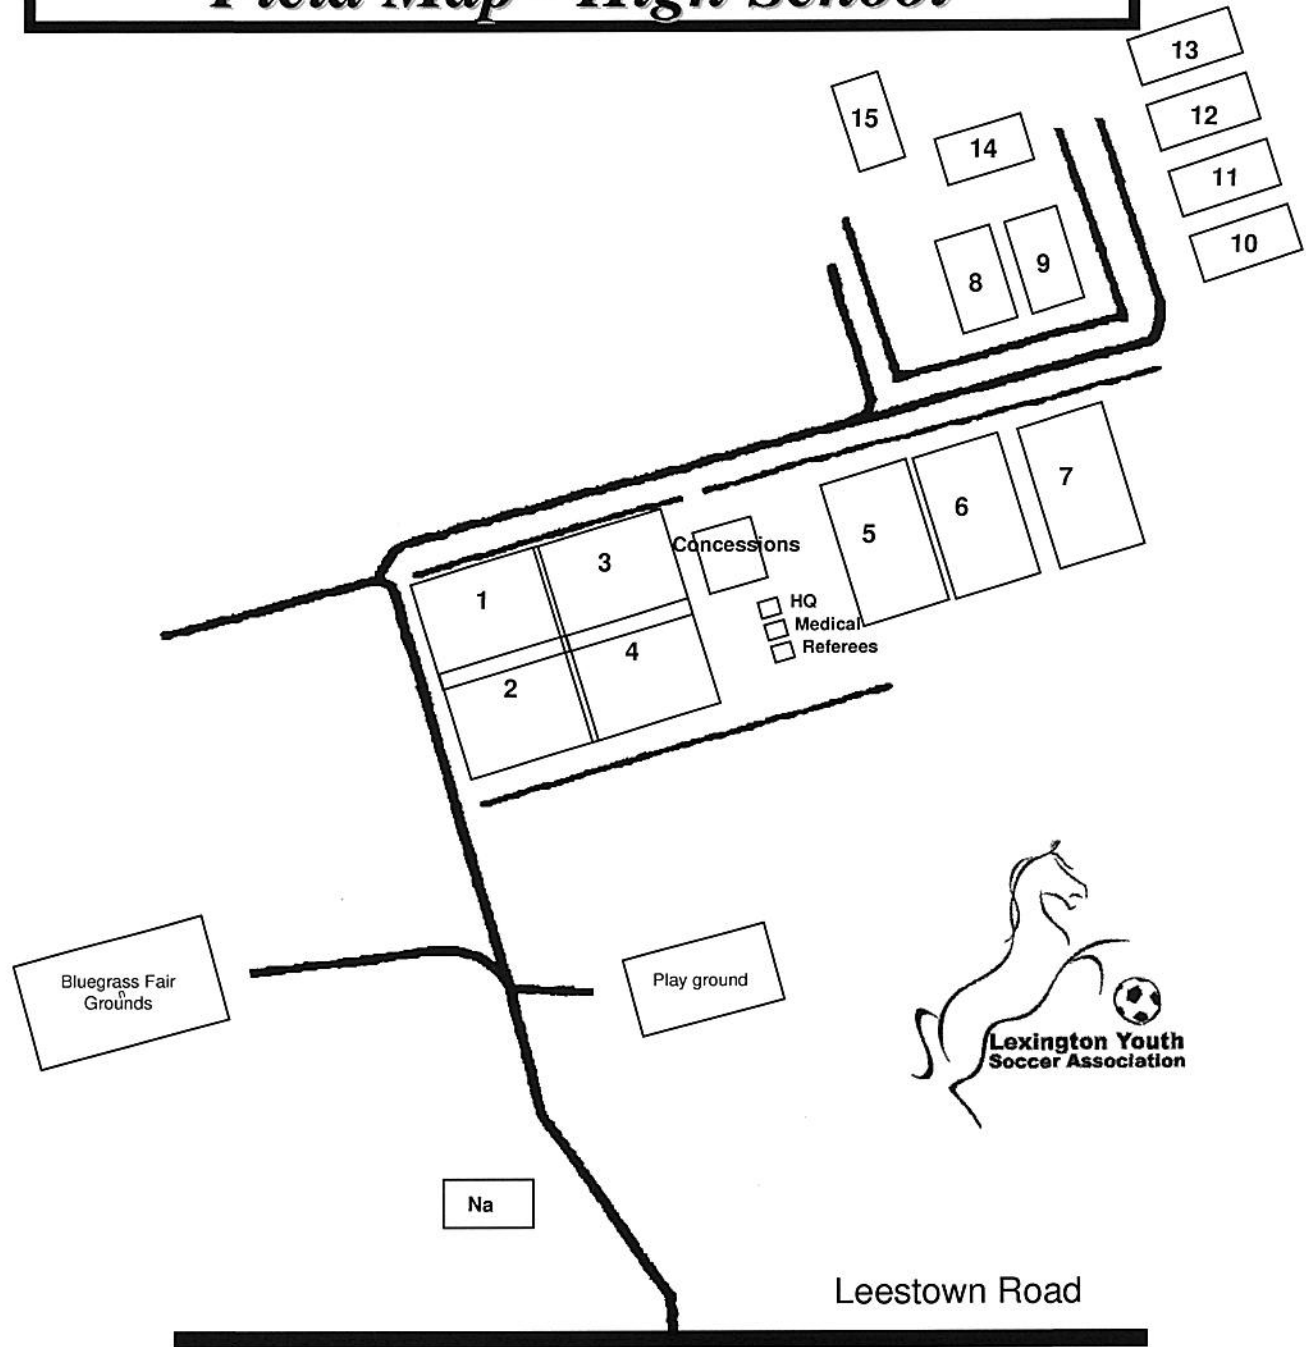

Masterson Station Soccer *Bluegrass State Games*

Field Map - High School

Park entrance - 1.9 miles from New Circle Road / Highway 4