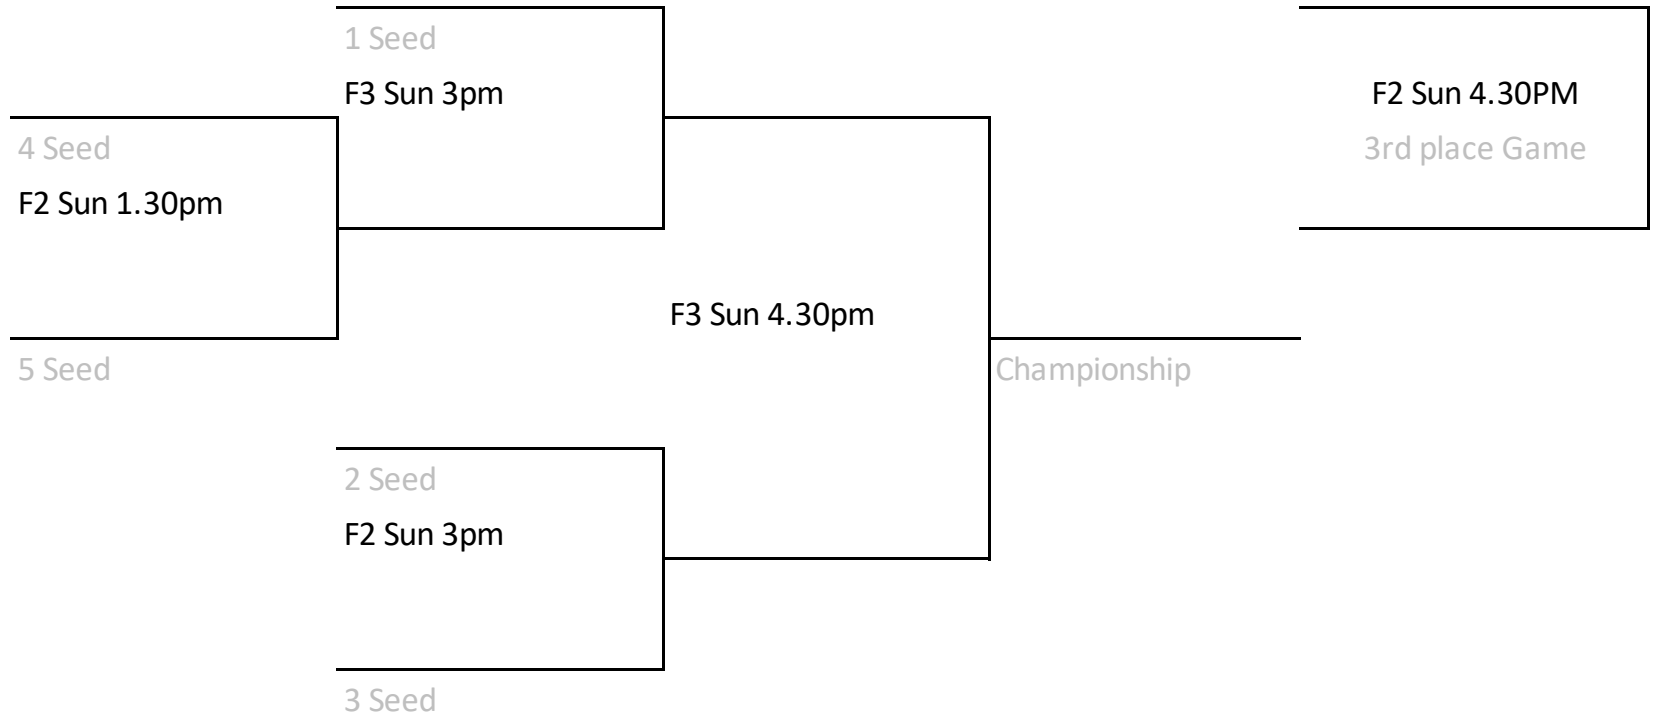

7U BGSB

POOL PLAY		
Sat 1.30PM F2	Ashland Aces	KY Storm
Sat 1.30PM F3	SE Stars	Scott Co. All Stars
Sat 3.00PM F2	KY Storm	Crush
Sat 3.00PM F3	Ashland Aces	Scott Co. All Stars
Sat 4.30PM F2	SE Stars	Crush

Team	W-L	RA
Ashland Aces		
Crush		
KY Storm		
Scott Co All Stars		
SE Stars		