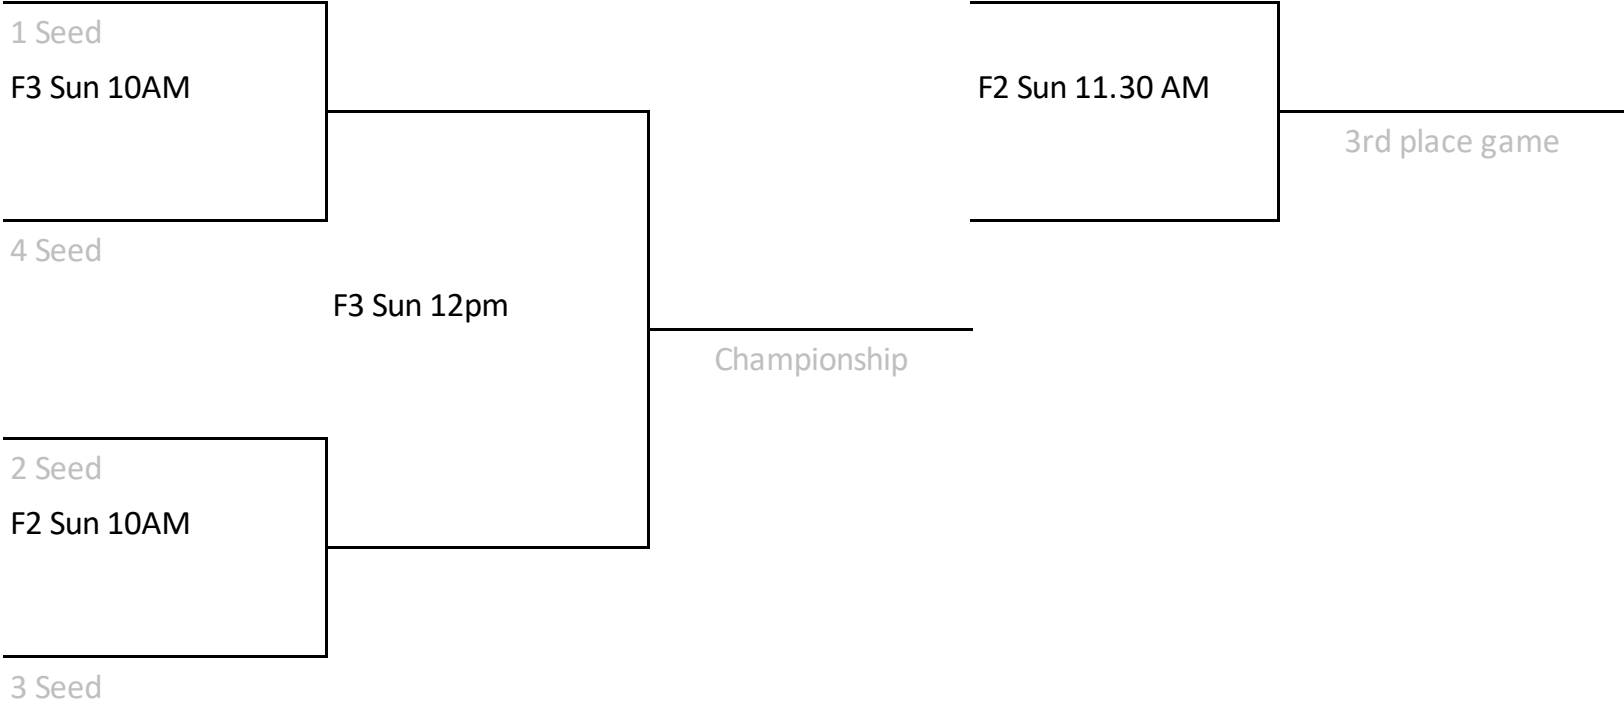

8U BGSB

POOL PLAY		
Sat 10 AM F2	Lightning	Dirt Dawgs
Sat 10 AM F3	Crush	KY Storm
Sat 11.30AM F2	Lightning	Crush
Sat 11.30AM F3	Dirt Dawgs	KY Storm

Team	W-L	RA
Crush		
Dirt Dawgs		
KY Storm		
Lightning		